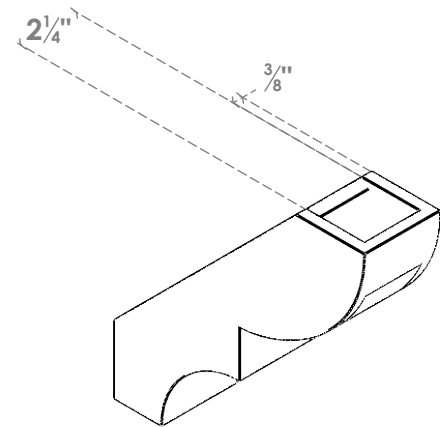

ITEM NUMBER: BRCPO030X10000X10000RID

3"W X 10"D X 10"H RIDGEWOOD ARCHITECTURAL GRADE PVC OPEN BRACE

SIDE PROFILE

FRONT PROFILE

ISOMETRIC

EKENA MILLWORK
2300 WEST MAIN ST.
CLARKSVILLE, TX 75426
TOLL FREE: 866-607-0453
WWW.EKENAMILLWORK.COM