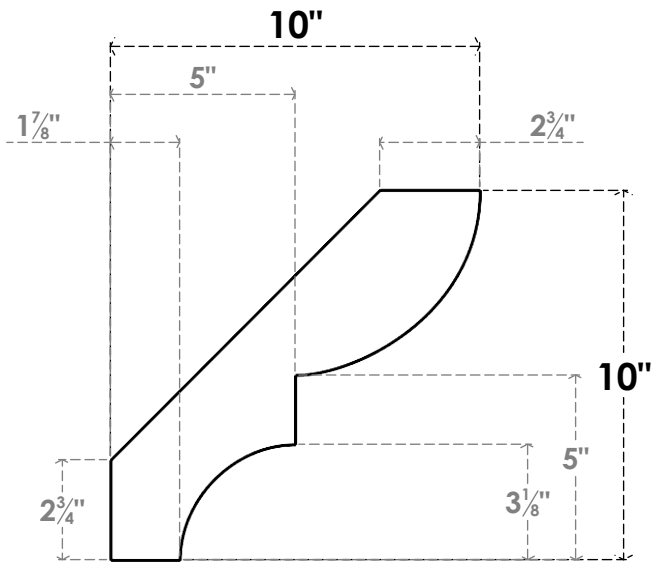

ITEM NUMBER: BRCPO030X10000X10000RID

3"W X 10"D X 10"H RIDGEWOOD ARCHITECTURAL GRADE PVC OPEN BRACE

SIDE PROFILE

FRONT PROFILE

ISOMETRIC

EKENA MILLWORK
2300 WEST MAIN ST.
CLARKSVILLE, TX 75426
TOLL FREE: 866-607-0453
WWW.EKENAMILLWORK.COM