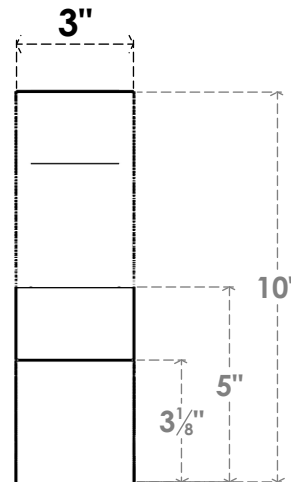

ITEM NUMBER: BRCPO030X10000X10000RID

3"W X 10"D X 10"H RIDGEWOOD ARCHITECTURAL GRADE PVC OPEN BRACE

SIDE PROFILE

FRONT PROFILE

ISOMETRIC

EKENA MILLWORK
2300 WEST MAIN ST.
CLARKSVILLE, TX 75426
TOLL FREE: 866-607-0453
WWW.EKENAMILLWORK.COM